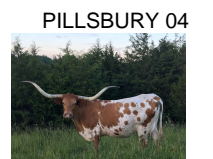

<http://www.hiredhandsoftware.com>