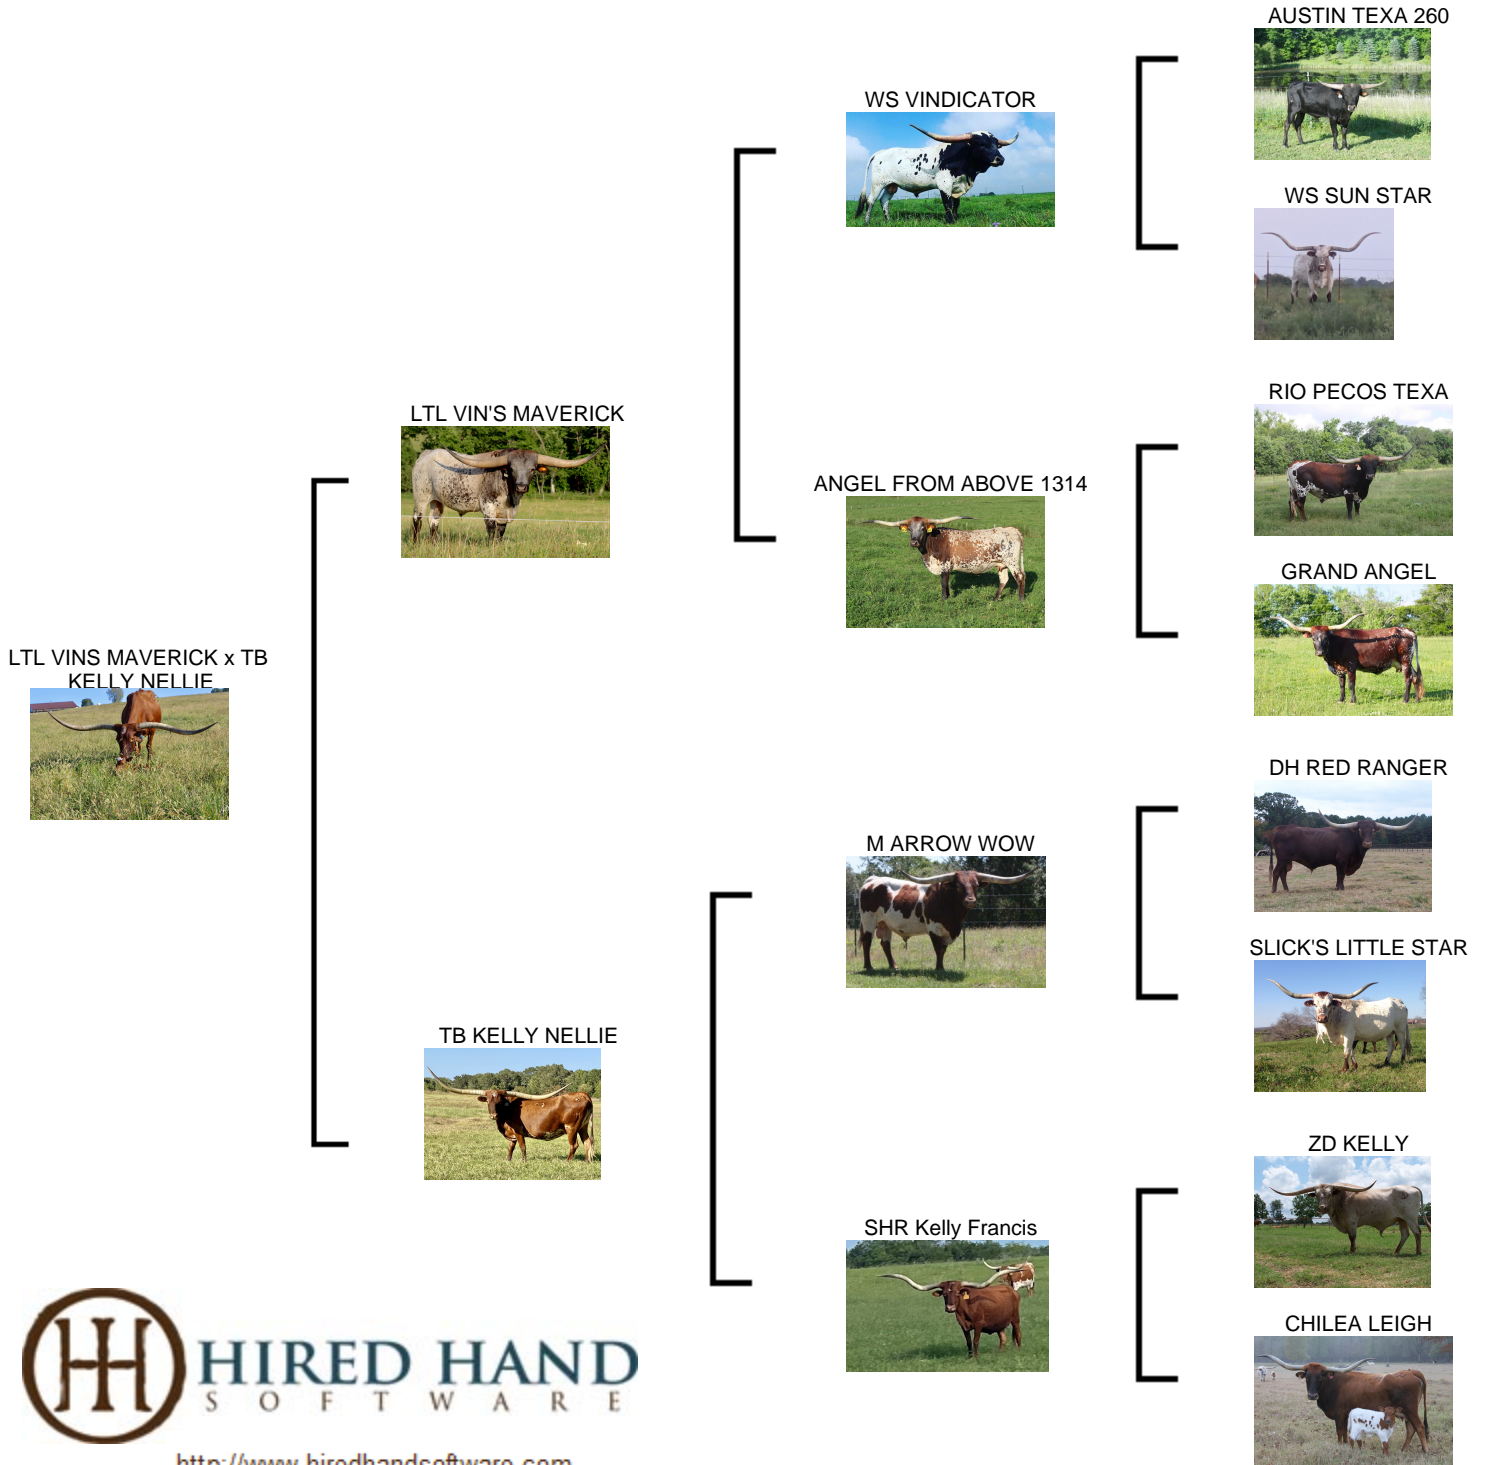

LTL VINS MAVERICK x TB KELLY NEL

Date of Birth: 10/05/2024
Registration 1: Pending

Courtesy of Montgomery Briggs Ranch

<http://www.hiredhandsoftware.com>